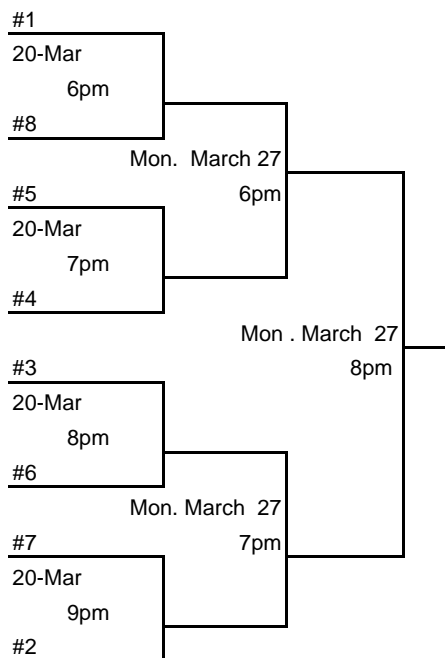

6:00pm	6 v 2
7:00pm	1 v 4
8:00pm	5 v 3
9:00pm	7 v 8

Mon. Feb 13

6:00pm	4 v 2
7:00pm	1 v 3
8:00pm	5 v 8
9:00pm	6 v 7

Mon. Feb 20

6:00pm	5 v 6
7:00pm	3 v 8
8:00pm	4 v 7
9:00pm	1 v 2

Mon. Feb. 27

6:00pm	2 v 7
7:00pm	4 v 5
8:00pm	1 v 8
9:00pm	3 v 6

Mon. March 6

6:00pm	1 v 7
7:00pm	8 v 6
8:00pm	2 v 5
9:00pm	3 v 4

Mon. March 13

6:00pm	7 v 5
7:00pm	2 v 3
8:00pm	8 v 4
9:00pm	1 v 6

League Standings, Tournament Brackets and Schedules can be found at:

www.massillonparks.com/parks/volleyball.html

- * All players will need to check in with the scorekeeper with a picture ID.
- * Spectators may be required to pay \$1 to enter the gym to watch the game.

Final Standings

- 1 _____
- 2 _____
- 3 _____
- 4 _____
- 5 _____
- 6 _____
- 7 _____
- 8 _____

(Tournament placement is based on teams final standings)