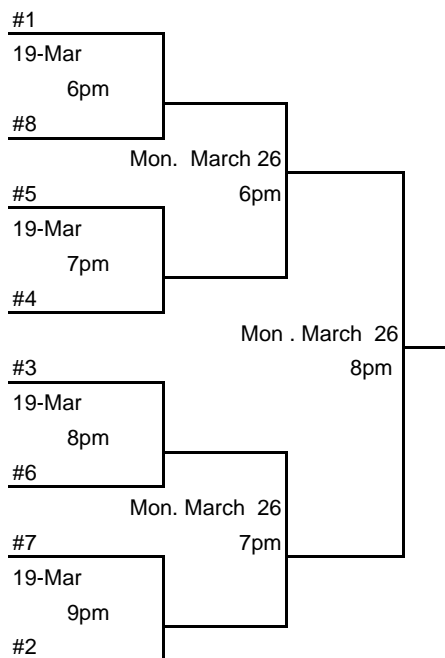

Mon. Feb. 5

6:00pm	6 v 2
7:00pm	1 v 4
8:00pm	5 v 3
9:00pm	7 v 8

Mon. Feb 12

6:00pm	4 v 2
7:00pm	6 v 7
8:00pm	5 v 8
9:00pm	1 v 3

Mon. Feb 19

6:00pm	5 v 6
7:00pm	3 v 8
8:00pm	4 v 7
9:00pm	1 v 2

Mon. Feb. 26

6:00pm	2 v 7
7:00pm	4 v 5
8:00pm	1 v 8
9:00pm	3 v 6

Mon. March 5

6:00pm	1 v 7
7:00pm	8 v 6
8:00pm	2 v 5
9:00pm	3 v 4

Mon. March 12

6:00pm	8 v 4
7:00pm	2 v 3
8:00pm	1 v 6
9:00pm	7 v 5

League Standings, Tournament Brackets and Schedules can be found at:

www.massillonparks.com/parks/volleyball.html

- * All players will need to check in with the scorekeeper with a picture ID.
- * Spectators may be required to pay \$1 to enter the gym to watch the game.

Final Standings

- 1 _____
- 2 _____
- 3 _____
- 4 _____
- 5 _____
- 6 _____
- 7 _____
- 8 _____

(Tournament placement is based on teams final standings)