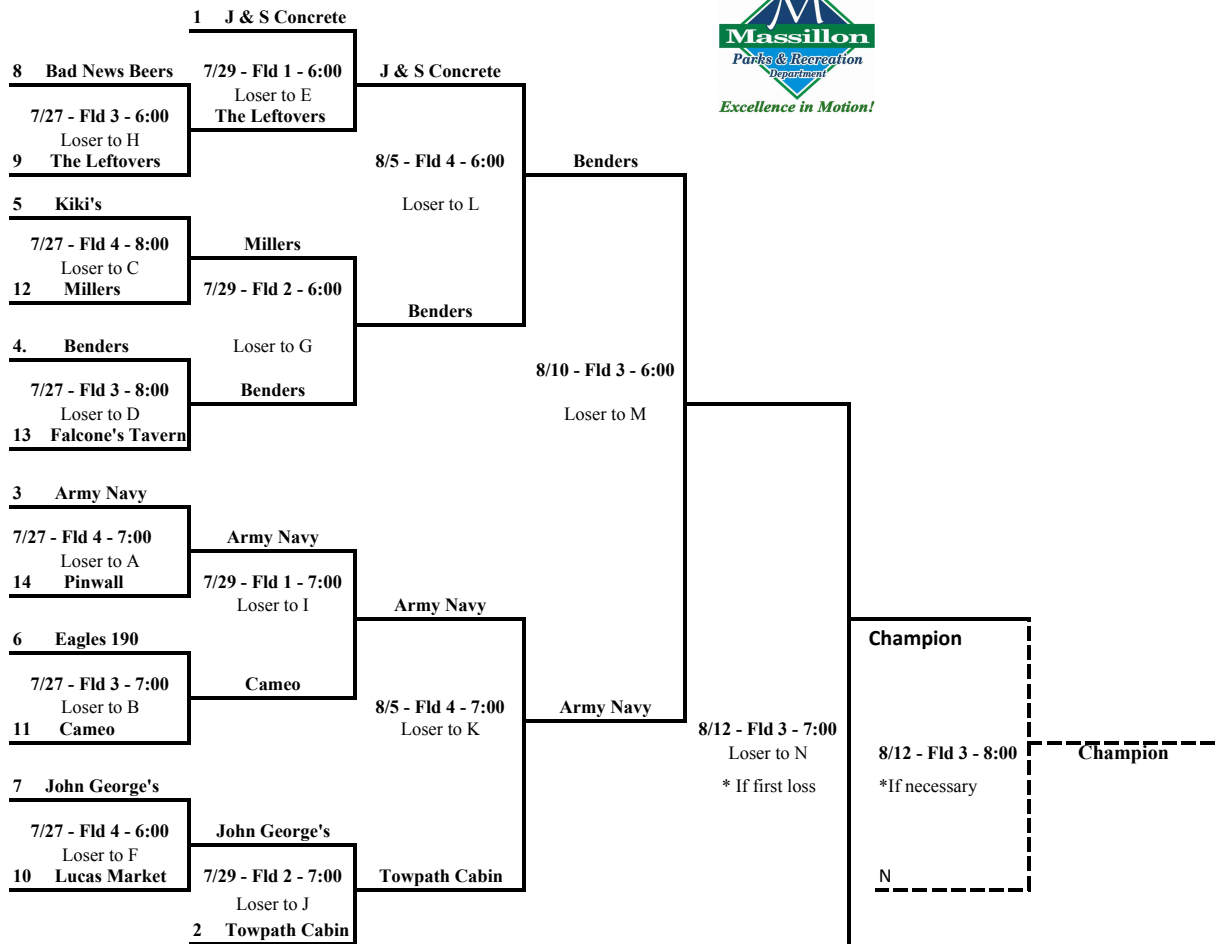

2010 World League Tournament Bracket

Winner's Bracket

Loser's Bracket