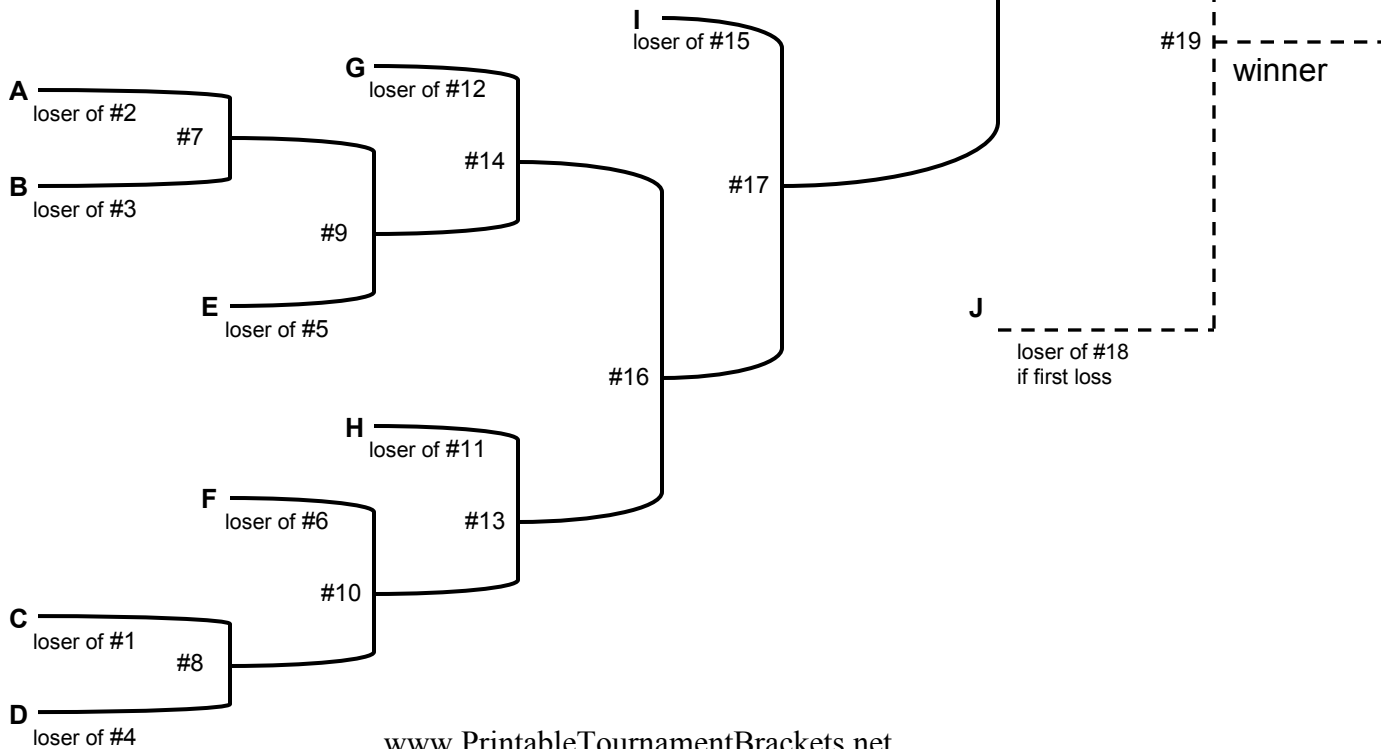

# 10-team double elimination

## Double Header Monday Tournament Schedule

### losers bracket

## Double Header Monday League Tournament Schedule

Game 1	August 8	6pm	Field 1
Game 2	August 8	6pm	Field 2
Game 3	August 8	6pm	Field 3
Game 4	August 8	6pm	Field 4
Game 5	August 8	7pm	Field 1
Game 6	August 8	7pm	Field 2
Game 7	August 8	7pm	Field 3
Game 8	August 8	7pm	Field 4
Game 9	August 8	8pm	Field 3
Game 10	August 8	8pm	Field 2
Game 11	August 8	8pm	Field 4
Game 12	August 8	8pm	Field 1
Game 13	August 15	6pm	Field 1
Game 14	August 15	6pm	Field 4
Game 15	August 15	6pm	Field 3
Game 16	August 15	7pm	Field 1
Game 17	August 15	8pm	Field 1
Game 18	August 22	6pm	Field 4
Game 19	August 22	7pm	Field 4