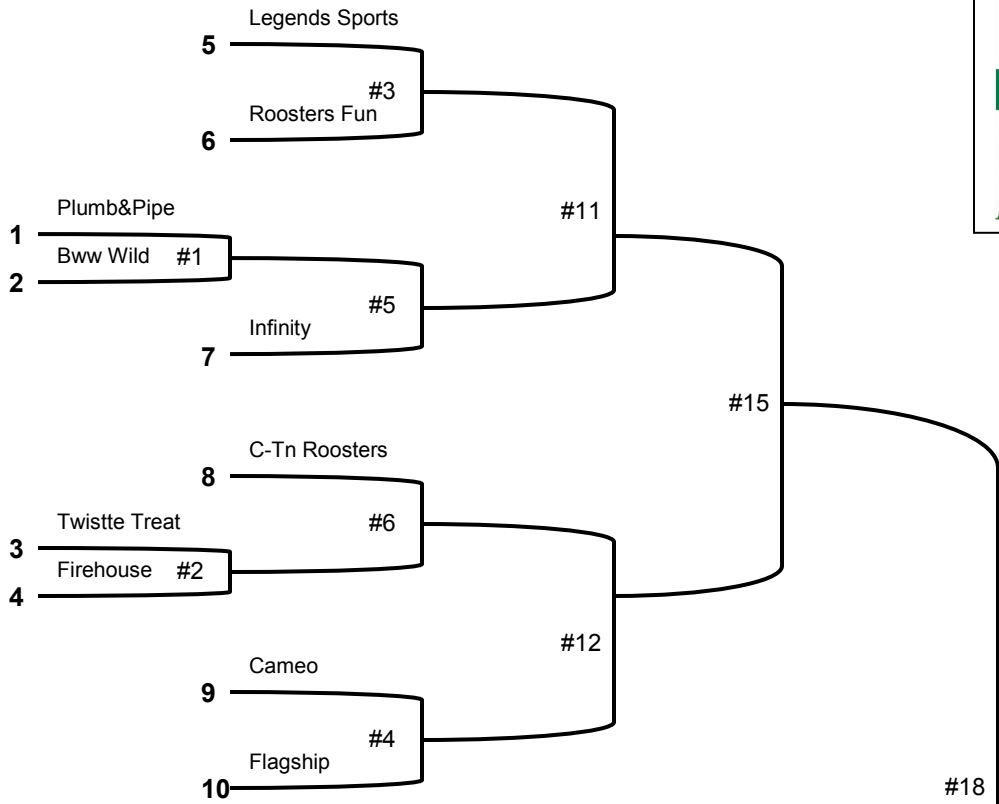

# 10-team double elimination

## Double Header Monday Tournament Schedule

### losers bracket

## Double Header Monday League Tournament Schedule

Game 1	August 8	6pm	Field 1
Game 2	August 8	6pm	Field 2
Game 3	August 8	6pm	Field 3
Game 4	August 8	6pm	Field 4
Game 5	August 8	7pm	Field 1
Game 6	August 8	7pm	Field 2
Game 7	August 8	7pm	Field 3
Game 8	August 8	7pm	Field 4
Game 9	August 8	8pm	Field 3
Game 10	August 8	8pm	Field 2
Game 11	August 8	8pm	Field 4
Game 12	August 8	8pm	Field 1
Game 13	August 15	6pm	Field 1
Game 14	August 15	6pm	Field 4
Game 15	August 15	6pm	Field 3
Game 16	August 15	7pm	Field 1
Game 17	August 15	8pm	Field 1
Game 18	August 22	6pm	Field 4
Game 19	August 22	7pm	Field 4