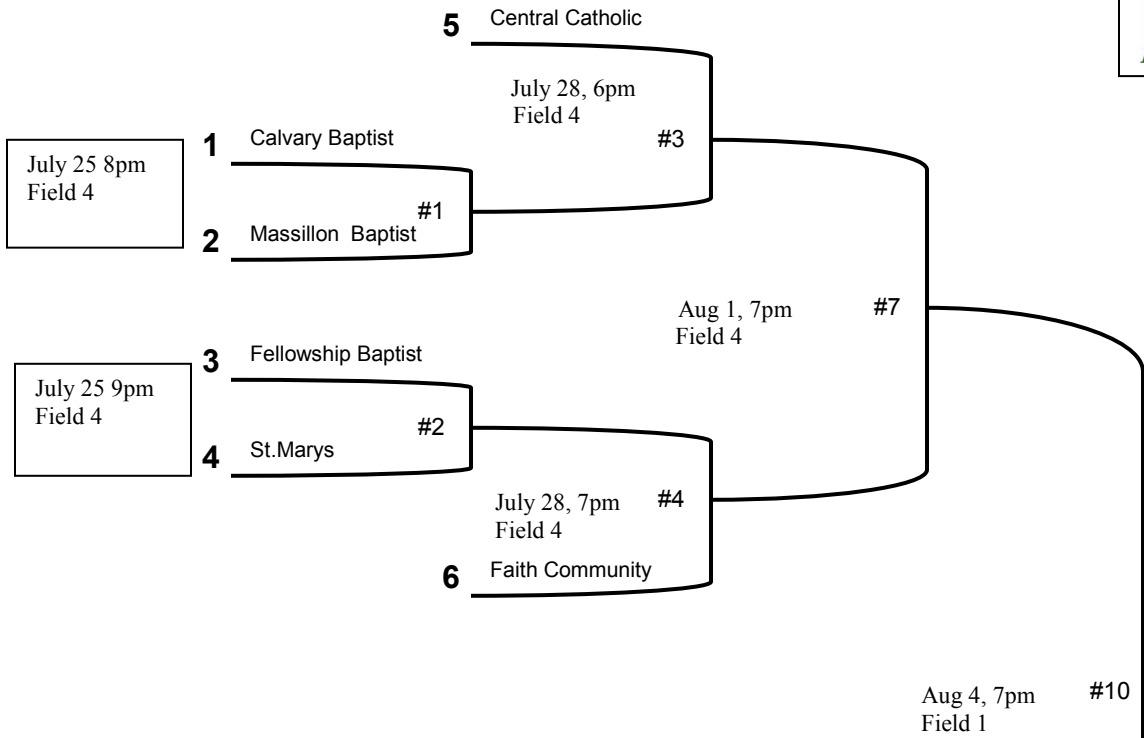

# Church League Double Elimination

## Winners bracket

## losers bracket