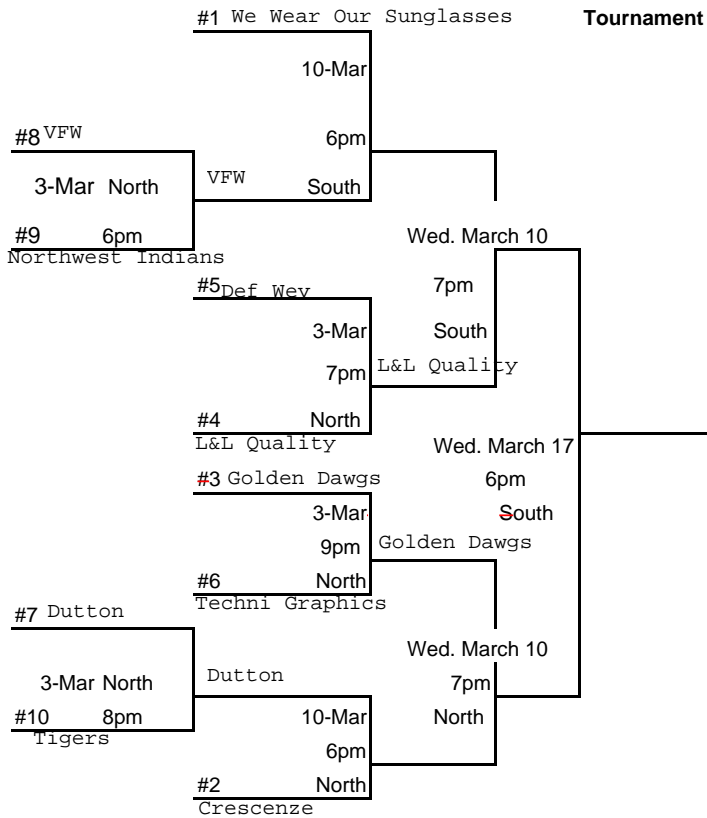

League standings will be updated weekly at
www.massillonparks.com/parks/basketball.html

Wednesday Jan 13

2	v	7	6pm North
4	v	5	6pm South
1	v	9	7pm North
3	v	6	8pm North
10	v	8	9pm North

Wednesday Jan 20

3	v	8	6pm North
2	v	9	6pm South
1	v	10	7pm North
4	v	7	8pm North
5	v	6	9pm North

Wednesday Jan 27

1	v	8	6pm North
9	v	7	6pm South
3	v	4	7pm North
10	v	6	8pm North
2	v	5	9pm North

Wednesday Feb. 3

9	v	5	6pm North
1	v	7	6pm South
2	v	3	7pm North
10	v	4	8pm North
8	v	6	9pm North

Wednesday Feb 10

1	v	6	6pm North
7	v	5	6pm South
9	v	3	7pm North
8	v	4	8pm North
10	v	2	9pm North

Wednesday Feb 17

1	v	5	6pm South
6	v	4	6pm North
7	v	3	7pm North
8	v	2	8pm North
9	v	10	9pm North

Wednesday Feb 24

1	v	4	6pm North
6	v	2	6pm South
5	v	3	7pm North
7	v	10	8pm North
8	v	9	9pm North

Final Standings

- 1 We Wear Our Sunglasses
 - 2 Crescenze
 - 3 Golden Dawgs
 - 4 L&L Quality Cleaning
 - 5 Def Wev
 - 6 Techni Graphics
 - 7 Dutton
 - 8 VFW
 - 9 Northwest Indians
 - 10 Tigers
- (Tournament placement is based on teams final standings)