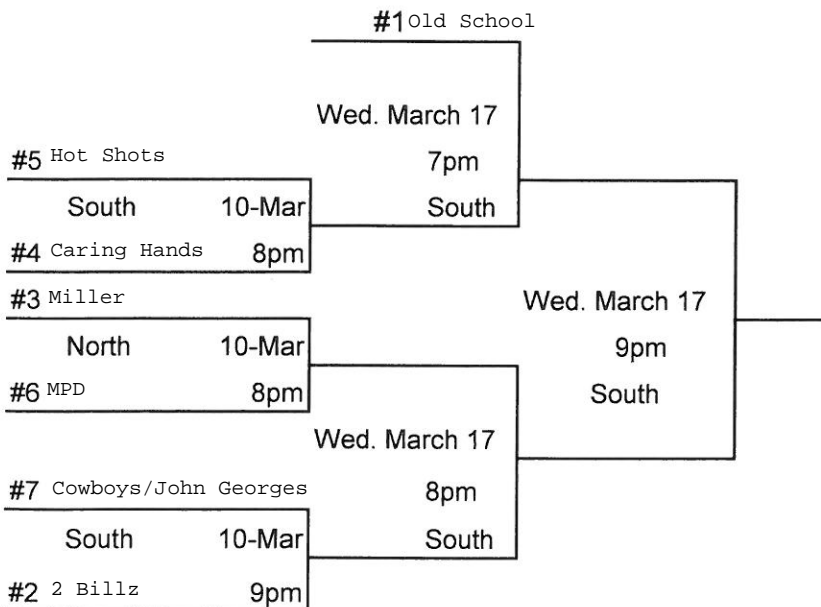

MEN'S WINTER BASKETBALL 2010

A LEAGUE

Teams

- | | |
|-------------|---------------------------|
| 1 Hot Shots | 4 MPD |
| 2 2 Bills | 5 Caring Hands |
| 3 Miller | 6 Cowboy's/ John George's |
| | 7 Old School |

Wednesday Jan 27

5 BYE			
7	v	3	7pm South
6	v	4	8pm South
1	v	2	9pm South

Wednesday Feb. 3

4 BYE			
5	v	3	7pm South
6	v	2	8pm South
7	v	1	9pm South

Wednesday Feb 10

3 BYE			
6	v	7	7pm South
5	v	1	8pm South
4	v	2	9pm South

Wednesday Feb 17

2 BYE			
3	v	1	7pm South
4	v	7	8pm South
5	v	6	9pm South

Wednesday Feb 24

1 BYE			
3	v	6	7pm South
2	v	7	8pm South
4	v	5	9pm South

Wednesday March 3

7	v	1	6pm South
6	v	1	7pm South
2	v	5	8pm South
3	v	4	9pm South

Tournament

Final Standings

- 1 Old School
- 2 2 Billz
- 3 Miller
- 4 Caring Hands
- 5 Hot Shots
- 6 MPD
- 7 Cowboys/John Georges

(Placement in the tournament bracket is based on the final standings)