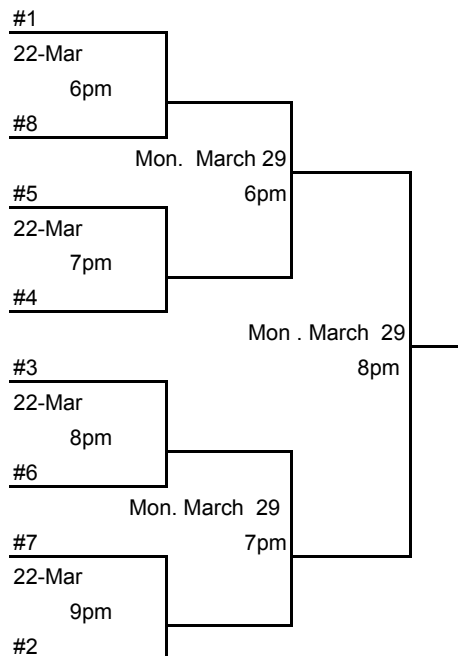

Women's Winter Volleyball League

2010

- 1 Winking Lizard
- 2 New York Life
- 3 Checkered Flag
- 4 Lincoln Mfg. of Ohio

- 5 V- Ballers
- 6 East Oak
- 7 Buffalo Wild Wings
- 8 LaMoore's Hot Shots

Mon. Jan. 11

6:00pm	1 v 8
7:00pm	2 v 7
8:00pm	3 v 6
9:00pm	4 v 5

Mon. Jan. 18

6:00pm	3 v 4
7:00pm	1 v 7
8:00pm	8 v 6
9:00pm	2 v 5

Mon. Jan. 25

6:00pm	2 v 3
7:00pm	1 v 6
8:00pm	7 v 5
9:00pm	8 v 4

Mon. Feb. 1

6:00pm	1 v 5
7:00pm	6 v 4
8:00pm	7 v 3
9:00pm	8 v 2

Mon. Feb. 8

6:00pm	6 v 2
7:00pm	1 v 4
8:00pm	5 v 3
9:00pm	7 v 8

Mon. Feb 15

6:00pm	4 v 2
7:00pm	1 v 3
8:00pm	5 v 8
9:00pm	6 v 7

Mon. Feb 22

6:00pm	5 v 6
7:00pm	3 v 8
8:00pm	4 v 7
9:00pm	1 v 2

Mon. March 1

6:00pm	2 v 7
7:00pm	4 v 5
8:00pm	1 v 8
9:00pm	3 v 6

Mon. March 8

6:00pm	1 v 7
7:00pm	8 v 6
8:00pm	2 v 5
9:00pm	3 v 4

Mon. March 15

6:00pm	7 v 5
7:00pm	2 v 3
8:00pm	8 v 4
9:00pm	1 v 6

League Standings, Tournament Brackets and Schedules can be found at:

www.massillonparks.com/parks/volleyball.html

* All players will need to check in with the scorekeeper with a picture ID.

* Spectators may be required to pay $1 to enter the gym to watch the game.

Final Standings

1. 1 _____
2. 2 _____
3. 3 _____
4. 4 _____
5. 5 _____
6. 6 _____
7. 7 _____
8. 8 _____

(Tournament placement is based on teams final standings)