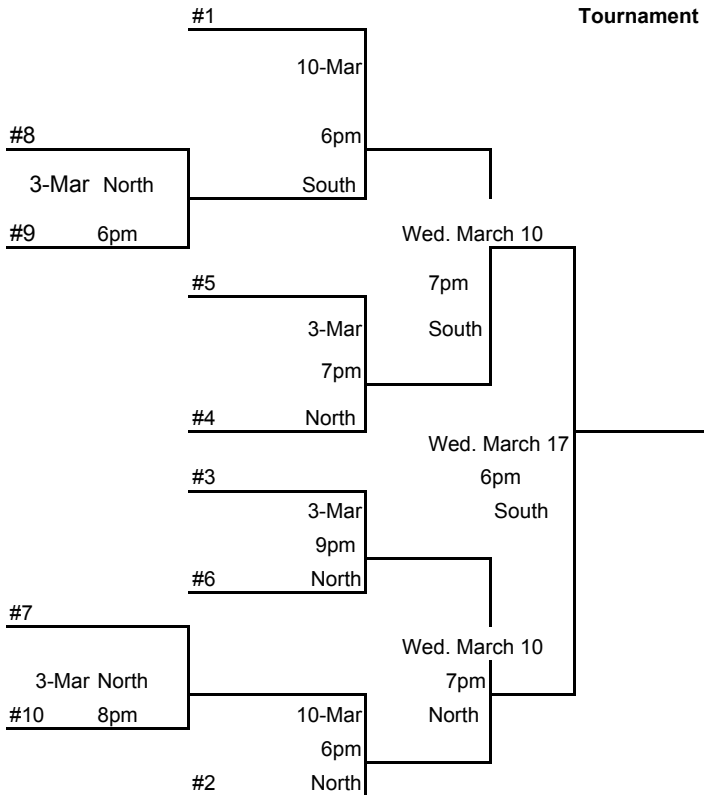

League standings will be updated weekly at
www.massillonparks.com/parks/basketball.html

Wednesday Jan 13

2	v	7	6pm North
4	v	5	6pm South
1	v	9	7pm North
3	v	6	8pm North
10	v	8	9pm North

Wednesday Jan 20

3	v	8	6pm North
2	v	9	6pm South
1	v	10	7pm North
4	v	7	8pm North
5	v	6	9pm North

Wednesday Jan 27

1	v	8	6pm North
9	v	7	6pm South
3	v	4	7pm North
10	v	6	8pm North
2	v	5	9pm North

Wednesday Feb. 3

9	v	5	6pm North
1	v	7	6pm South
2	v	3	7pm North
10	v	4	8pm North
8	v	6	9pm North

Wednesday Feb 10

1	v	6	6pm North
7	v	5	6pm South
9	v	3	7pm North
8	v	4	8pm North
10	v	2	9pm North

Wednesday Feb 17

1	v	5	6pm South
6	v	4	6pm North
7	v	3	7pm North
8	v	2	8pm North
9	v	10	9pm North

Wednesday Feb 24

1	v	4	6pm North
6	v	2	6pm South
5	v	3	7pm North
7	v	10	8pm North
8	v	9	9pm North

Final Standings

- 1 _____
- 2 _____
- 3 _____
- 4 _____
- 5 _____
- 6 _____
- 7 _____
- 8 _____
- 9 _____
- 10 _____

(Tournament placement is based on teams final standings)